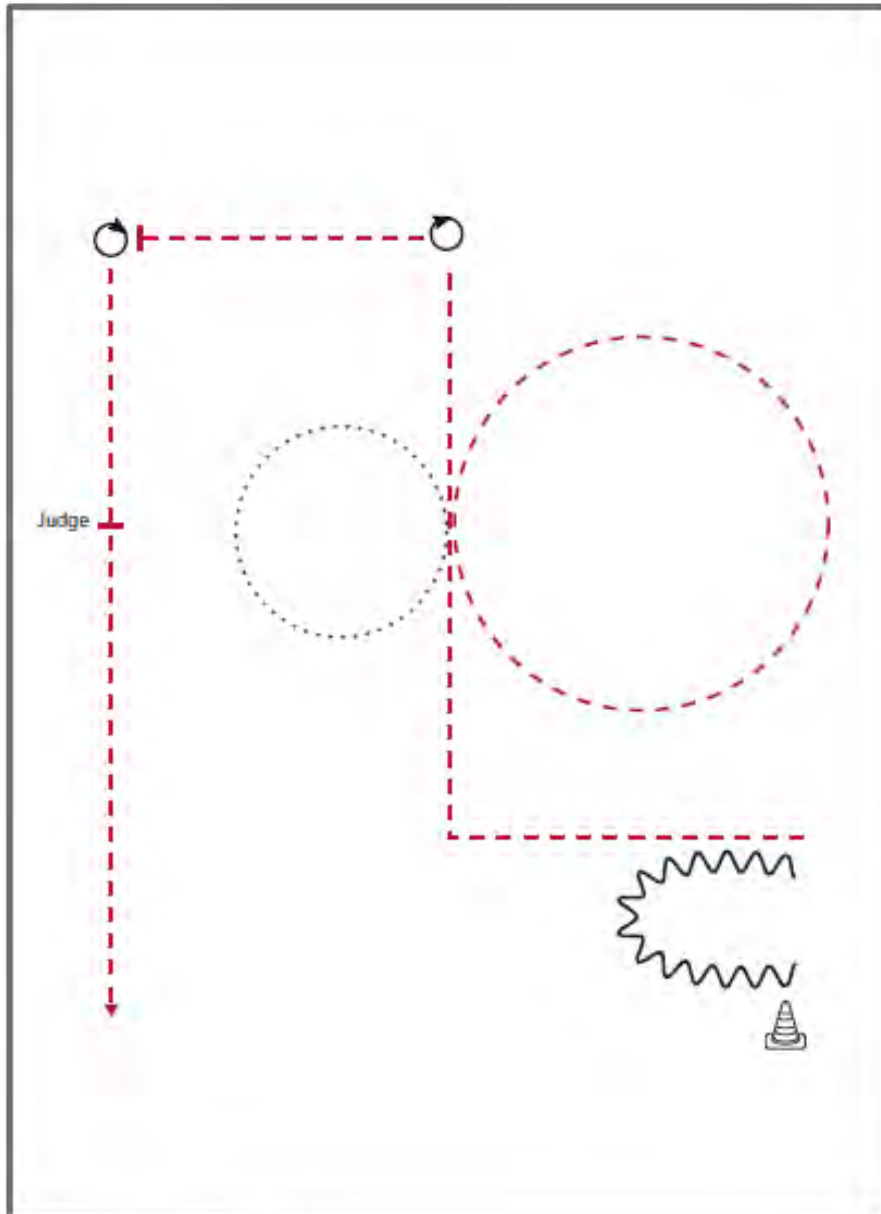

LK2/1 A + B-Q SSH

BE READY AT MARKER, SET UP

- 1) BACK UP
- 2) JOG CORNER, WALK SMALL CIRCLE TO THE LEFT
- 3) JOG SMALL CIRCLE TO THE RIGHT
- 4) STOP, TURN 270°
- 5) JOG
- 6) STOP, TURN 630°
- 7) JOG, STOP WITH THE HORSES SHOULDER ALIGNED WITH THE JUDGE
- 8) SET UP
- 9) INSPECTION
- 10) JOG OUT