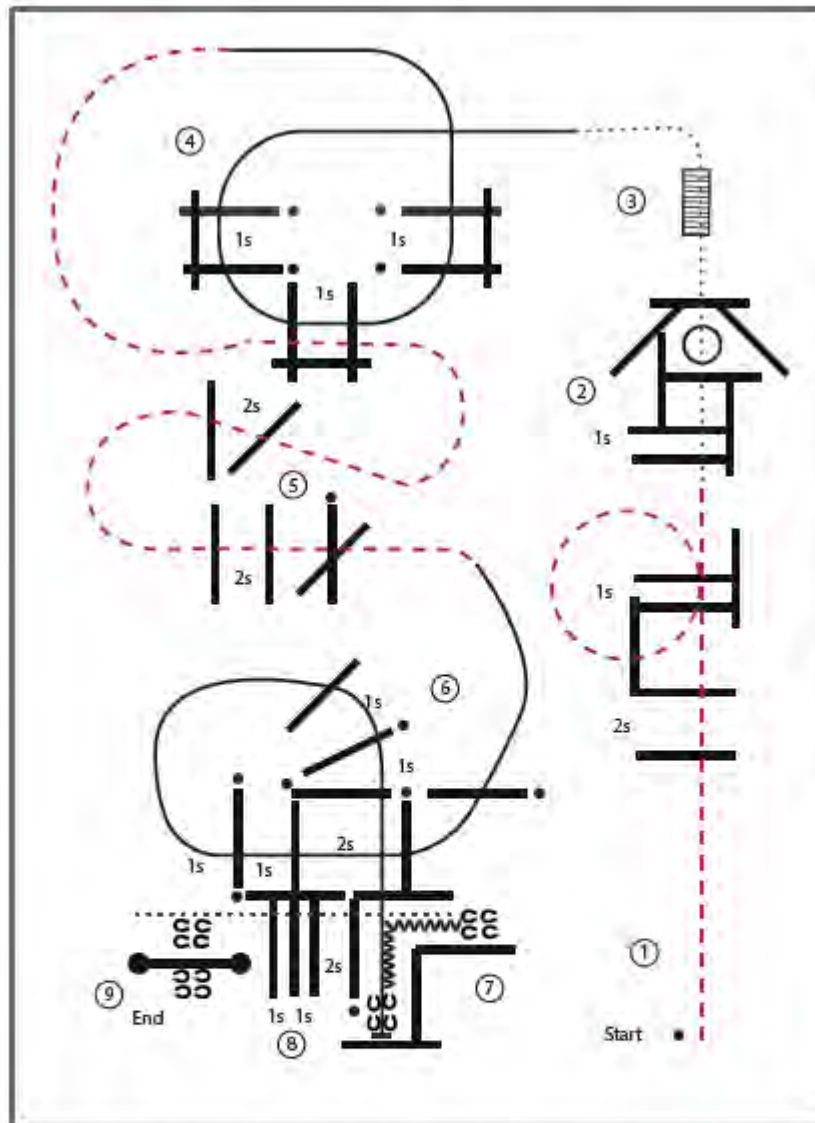

Samstag

LK 1 A Trail

LK 2 A Trail

#2 Set 12 Trail LK 1/2 A/B Arenagröße min. 25x50 Meter

1) JOG OVERS
  2) WALK OVERS THRU BOX, 360° RIGHT OR LEFT IN TRIANGLE, WALK OVER
  3) WALK ON/OFF BRIDGE
  4) LL LOPE OVERS
  5) JOG SERPENTINE OVER X
  6) RL LOPE OVERS INTO CHUTE, STOP
  7) BACK L INTO CHUTE
  8) WALK OVERS
  9) STOP AT GATE, LH GATE
2. IM WALK DIE ARENA VERLASSEN