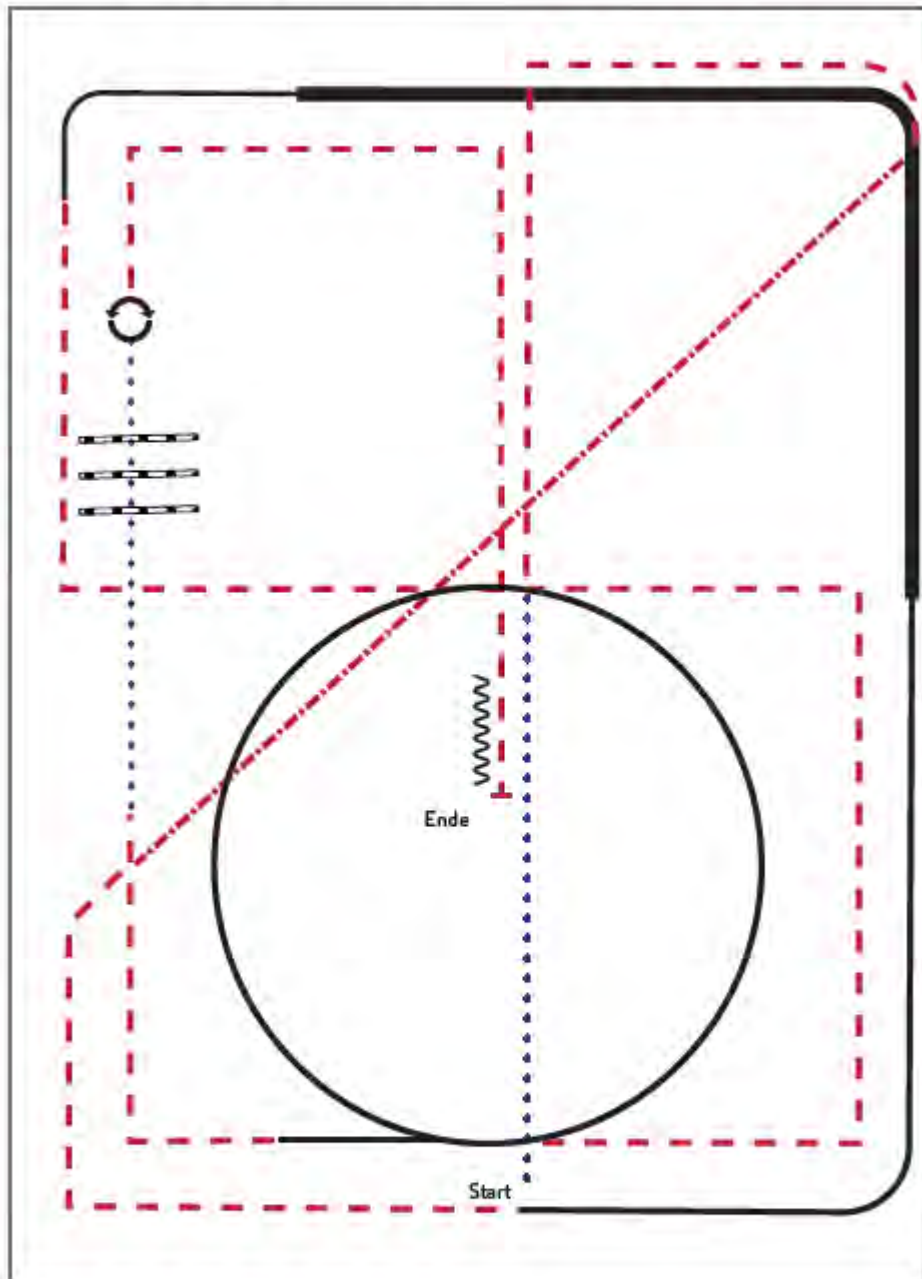

Sonntag

Jungferde Ranch Riding 5jährig

Jungferde Ranch Riding Pattern 12 (5j.)

1) Walk, Trot
2) Extended Trot, Trot
3) Lope LL, extended Lope, Lope
4) Trot corners
5) Lope circle RL
6) Trot
7) Walk over
8) Turns 360° each direction
9) Trot, Stop, Back up

Legenda:	
Schritt	
Trab	
Galopp	
Wechselzone	
Rückwärts