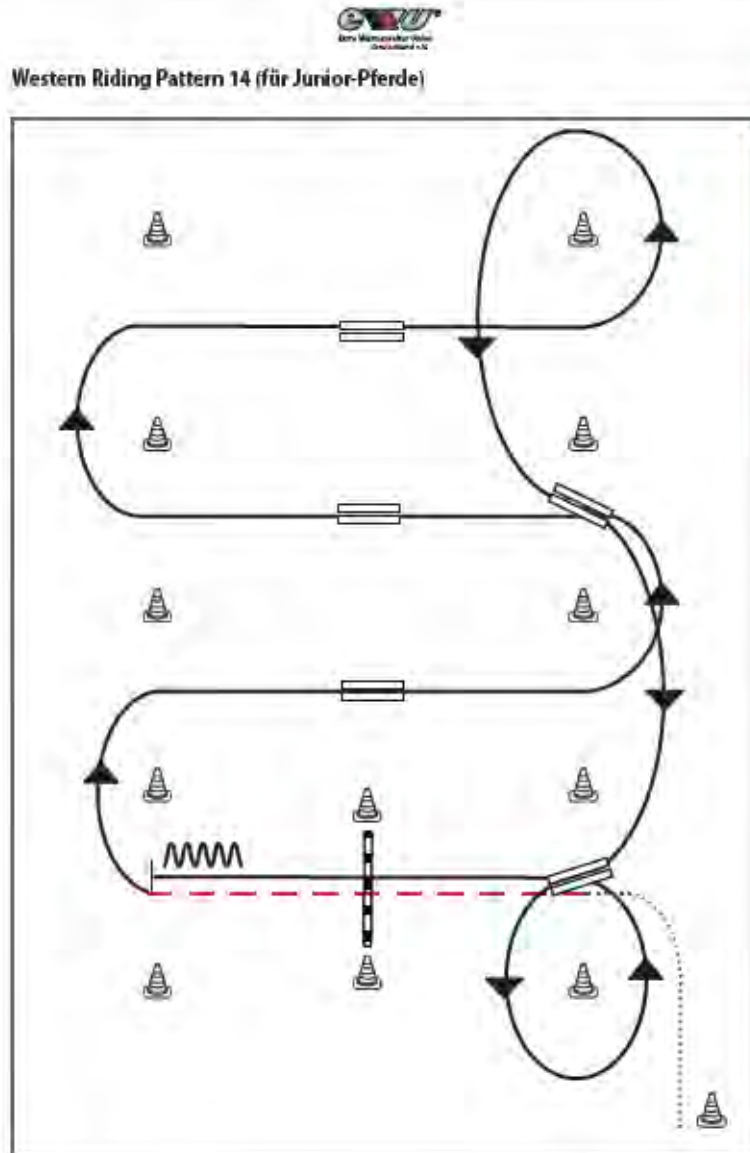

Samstag

Q LK 2/1 jun Westen Riding

1) Schritt vom Start-Pylon,
  Übergang zum Trab zwischen den Markern,
  Trab über die Stange
2) Übergang zum Rechtsgalopp zwischen den Markern
3) 1. Galoppwechsel mit Seitenwechsel
4) 2. Galoppwechsel mit Seitenwechsel
5) 3. Galoppwechsel mit Seitenwechsel
6) Volte, 1. Galoppwechsel auf der Linie
7) 2. Galoppwechsel auf der Linie, Volte
8) Galopp über die Stange
9) Stop zwischen den Markern, Rückwärtsrichten

Legende:	
Schritt	
Trab	
Galopp	
Wechselzone	
Rückwärts	

Western Riding