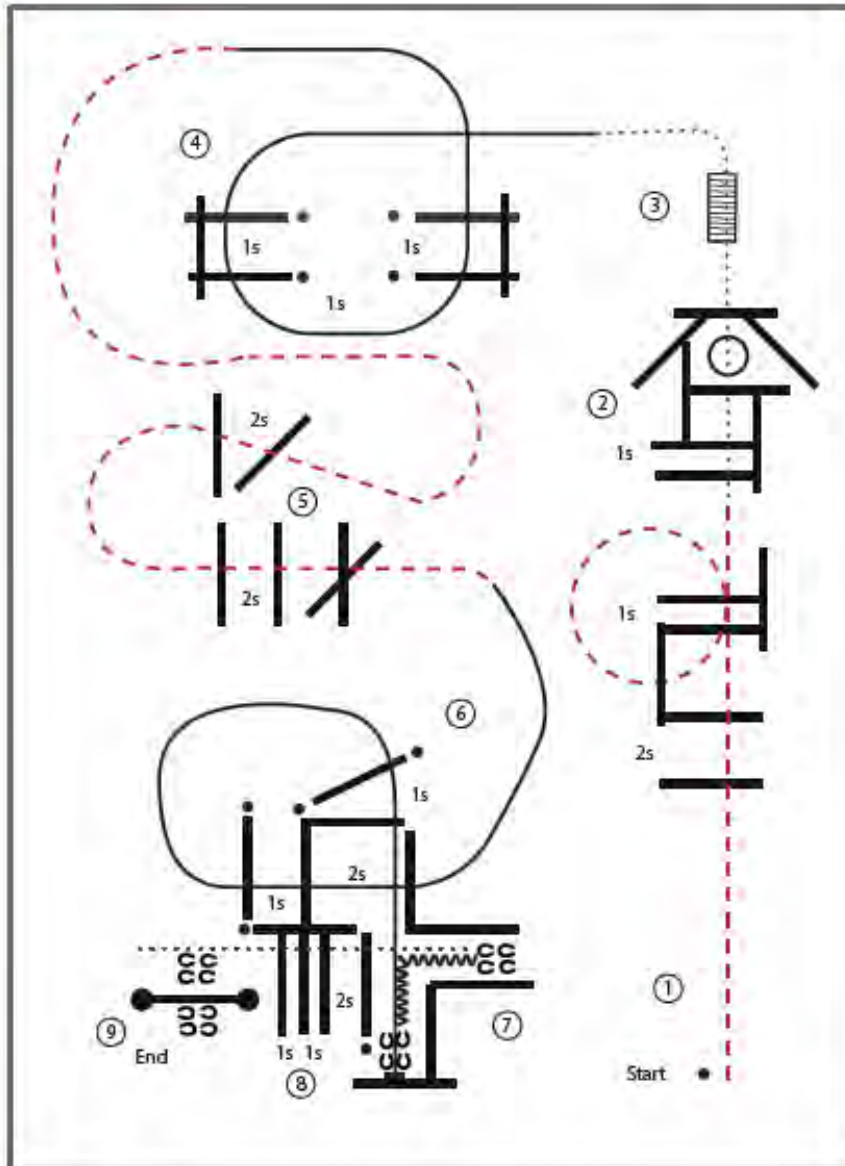

Samstag

Q LK 2/1 jun Trail

#3 Set 12 Trail Q jun. LK 1/2 A/B Arenagröße min. 25x50 Meter

1) JOG OVERS
2) WALK OVERS THRU BOX, 360° RIGHT OR LEFT IN TRIANGLE, WALK OVER
3) WALK ON/OFF BRIDGE
4) LL LOPE OVERS
5) JOG SERPENTINE OVER X
6) RL LOPE OVERS INTO CHUTE, STOP
7) BACK L INTO CHUTE
8) WALK OVERS
9) STOP AT GATE, LH GATE
  IM WALK DIE ARENA VERLASSEN

Walk (Schritt)	.....
extended Walk	.....
Trot/Jog (Trot)	.....
Extended Trot	.....
Lope (Galopp)	.....
Extended Lope	.....
Back Up (Rückwärtschritt)	.....
Lead Change (Galoppwechsel)	.....
Turn	.....