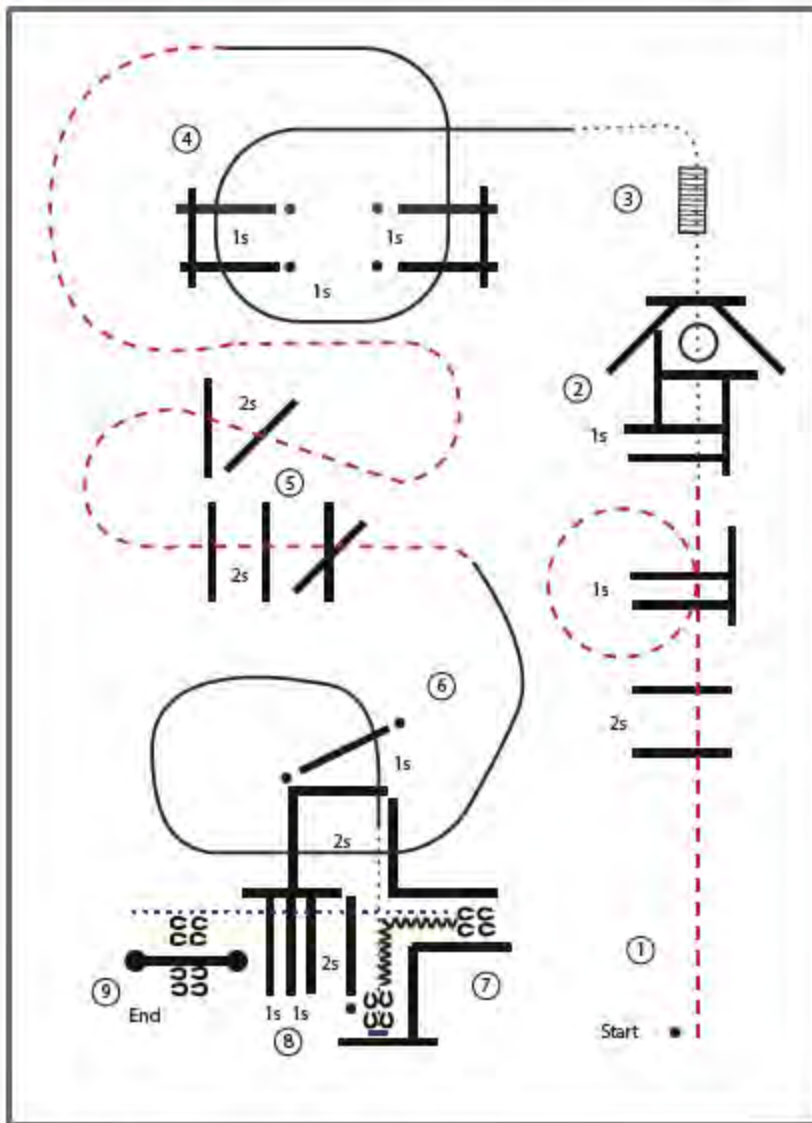

Samstag

Lk 3 A Trail

#4 Set 12 Trail LK 1/2 jun. LK 3 A/B Arenagröße min. 25x50 Meter

1) JOG OVERS
  2) WALK OVERS THRU BOX, 360° RIGHT OR LEFT IN TRIANGLE, WALK OVER
  3) WALK ON/OFF BRIDGE
  4) LL LOPE OVERS
  5) JOG SERPENTINE OVER
  6) RL LOPE OVERS, WALK INTO CHUTE, STOP
  7) BACK L INTO CHUTE
  8) WALK OVERS
  9) STOP AT GATE, LH GATE
2. IM WALK DIE ARENA VERLASSEN