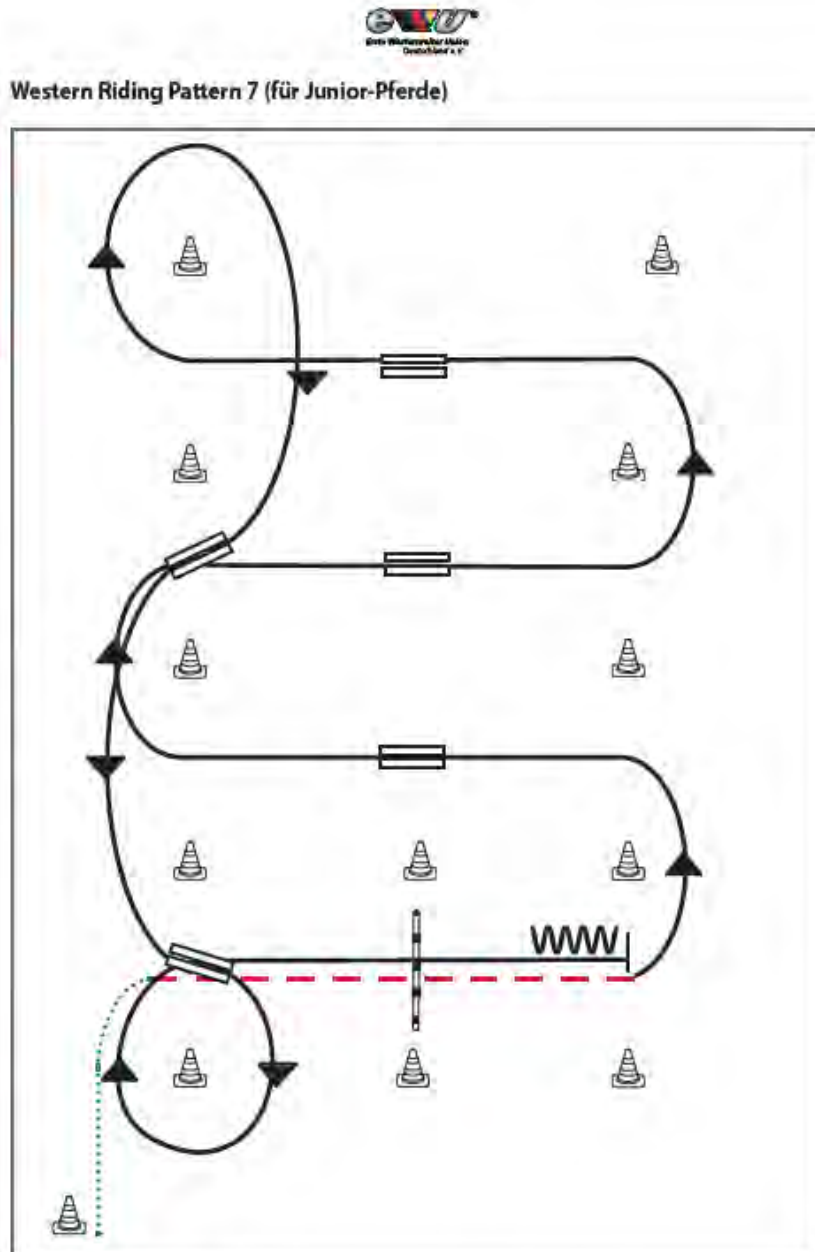

Samstag

LK 1/2 jun Western Riding

1) Schritt vom Start-Pylon, Übergang zum Trab zwischen den Markern, Trab über die Stange
2) Übergang zum Linksgalopp zwischen den Markern
3) 1. Galoppwechsel mit Seitenwechsel
4) 2. Galoppwechsel mit Seitenwechsel
5) 3. Galoppwechsel mit Seitenwechsel
6) Volte, 1. Galoppwechsel auf der Linie
7) 2. Galoppwechsel auf der Linie, Volte
8) Galopp über die Stange
9) Stop zwischen den Markern, Rückwärtsrichten

Legende:	
Schritt	.....
Trab	— · — · — ·
Galopp	————
Wechselzone	———|———
Rückwärts	~~~~~