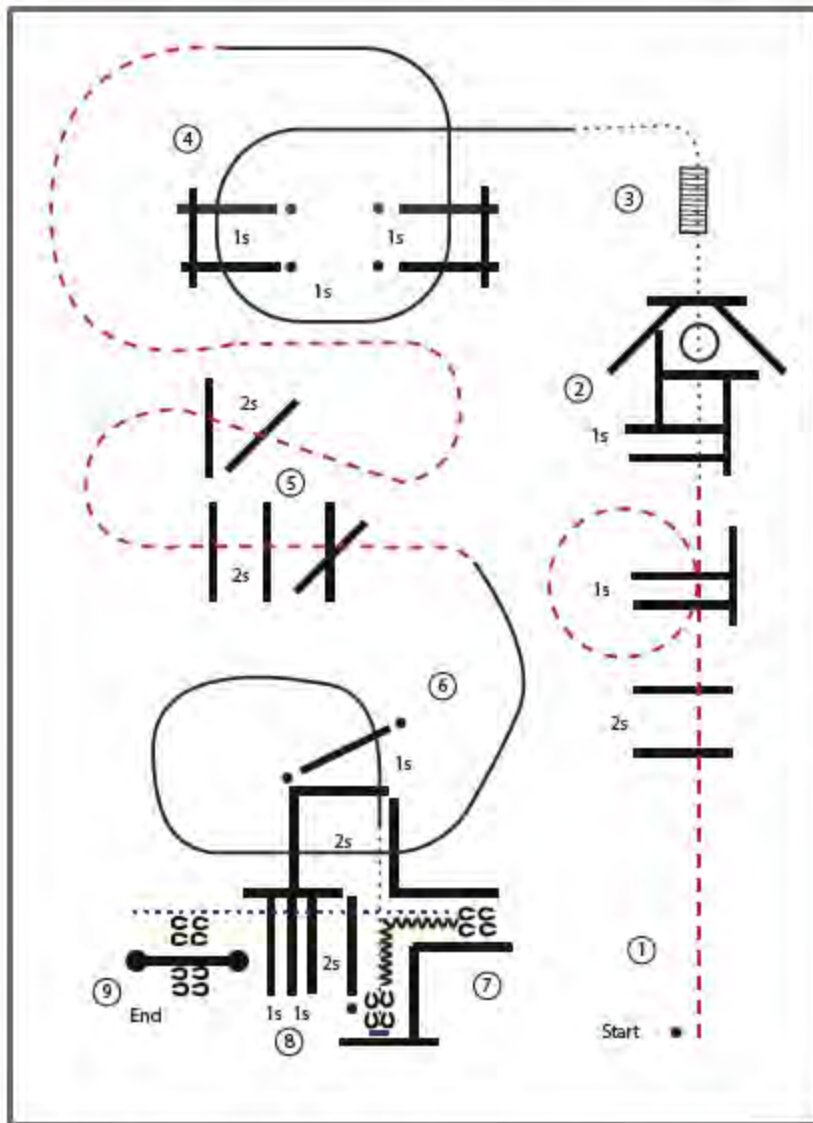

Samstag

LK 1/2 Jun Trail

#4 Set 12 Trail LK 1/2 jun. LK 3 A/B Arenagröße min. 25x50 Meter

1) JOG OVERS
  2) WALK OVERS THRU BOX, 360° RIGHT OR LEFT IN TRIANGLE, WALK OVER
  3) WALK ON/OFF BRIDGE
  4) LL LOPE OVERS
  5) JOG SERPENTINE OVER
  6) RL LOPE OVERS, WALK INTO CHUTE, STOP
  7) BACK L INTO CHUTE
  8) WALK OVERS
  9) STOP AT GATE, LH GATE
2. IM WALK DIE ARENA VERLASSEN