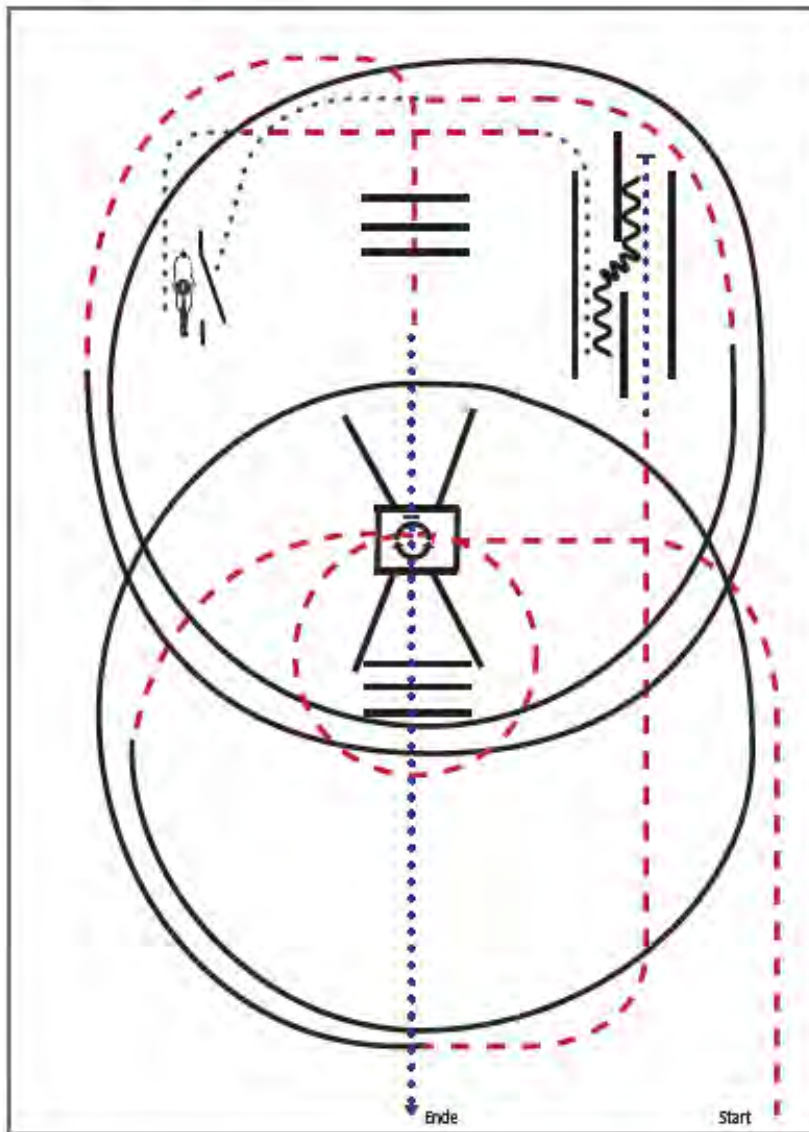

Samstag

Jupf TH 4jährig,

Jungferde Trail Pattern 3 (4j.)

1) Trab, Trabstangen (2m) mit Volte links
2) Linksgalopp Zirkel, Trab, Schritt
3) Stop, Rückwärtsrichten
4) Schritt, Trab, Schritt zum Tor
5) Seiltor (linke Hand)
6) Schritt, Trab, Rechtsgalopp Zirkel
7) Trab, Trabstangen (1m)
8) Schritt in die Box, Drehung 360° (rechts oder links), Schritt
9) Schrittstangen (0,60m), im Schritt die Arena verlassen

Legende:	
Schritt	
Trab	
Galopp	
Wechselschritt	
Rückwärts