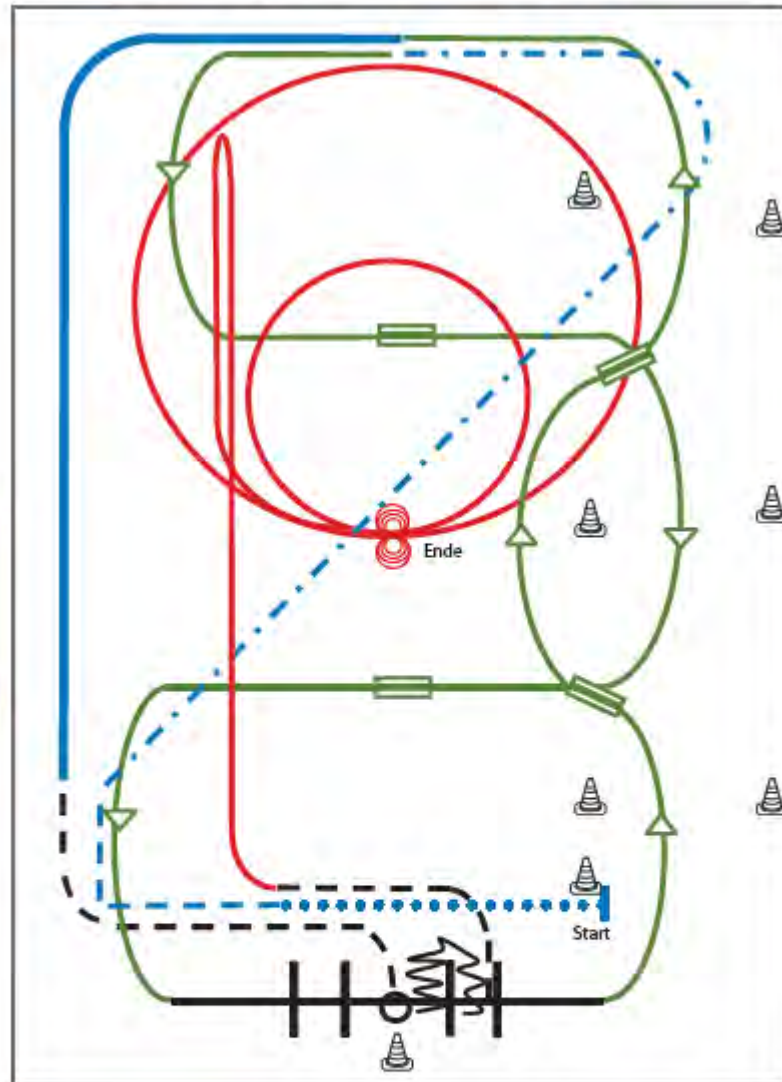

Freitag

Q LK 2/1 A/B Sen Superhorse

Superhorse Pattern 1 (empfohlen für Hallen oder Plätze ab 20x40m)

1) Extended Walk (RR)
2) Trot, Extended Trot (RR)
3) Galoppwechsel mit Seitenwechsel (WR)
4) Galoppwechsel mit Seitenwechsel (WR)
5) Lope over Linksgalopp (TH)
6) 2 Galoppwechsel auf der Linie (WR)
7) Extended Lope (RR)
8) Jog, Jog in, 360° Turn either way (TH)
9) Back up, Jog out (TH)
10) Rechtsgalopp, Run Down entlang der langen Seite, Sliding Stop mind. 6,00 m von der Bande entfernt hinter dem Mittelmarker, Rollback links, kein Verharren (RN)
11) 2 Zirkel Galopp (links), 1. groß und schnell, 2. klein und langsam, Stop bei X (RN)
12) 4 Spins links, 4 Spins rechts (RN)

Legenda:	
Schritt	.....
Trab	-----
Galopp	—————
Wchszone	=====
Rückwärts	~~~~~