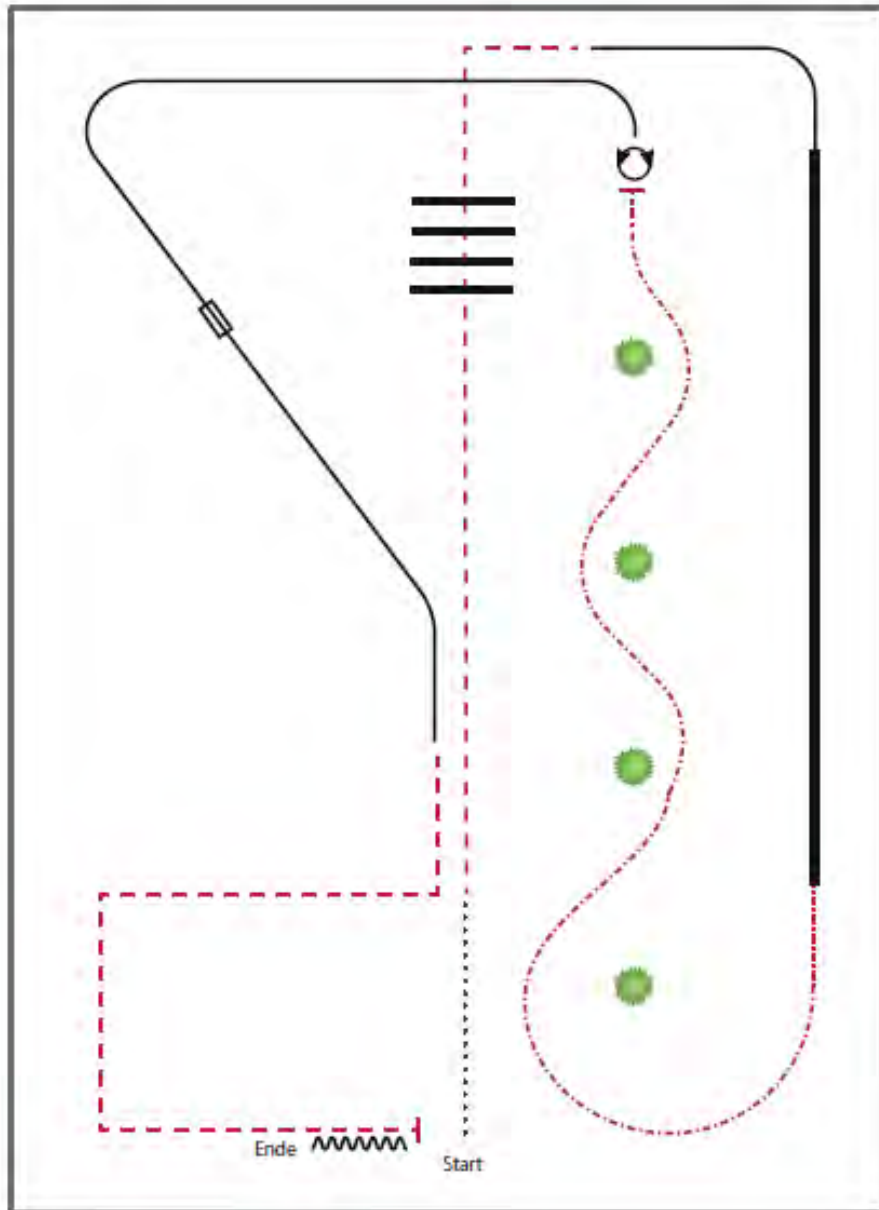

Freitag

Q LK 2/1 A/B sen Ranch Riding

1) WALK
2) TROT
3) TROT OVER
4) LOPE RL, EXTENDED LOPE RL
5) EXTENDED TROT
6) STOP, 360° TURNS (EACH DIRECTION)
7) LOPE LL
8) CHANGE LEADS (SIMPLE OR FLYING)
9) LOPE RL
10) TROT CORNERS
11) STOP, BACK UP