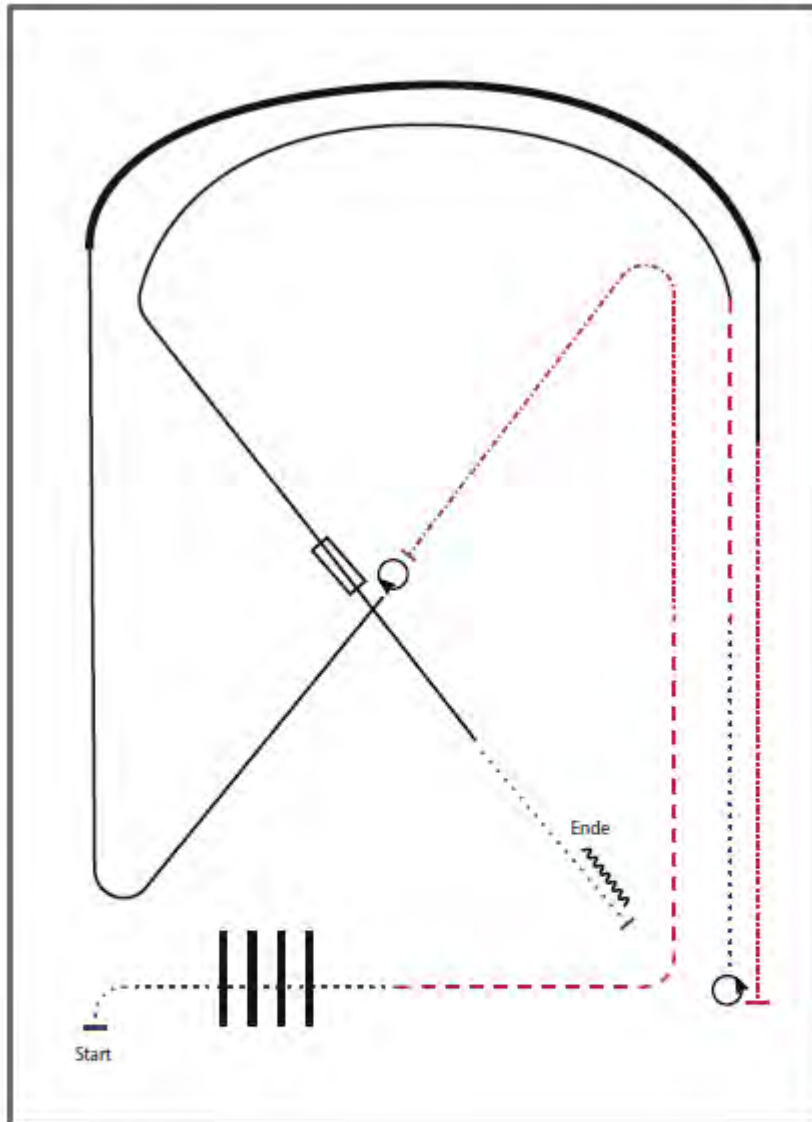

Freitag

Q LK 2/1 jun Ranch Riding

1) WALK OVER
2) TROT
3) EXTENDED TROT
4) STOP, 360° TURN RIGHT
5) LOPE RL
6) EXTENDED LOPE RL, LOPE RL
7) EXTENDED TROT
8) STOP, 540° TURN LEFT
9) WALK
10) TROT
11) LOPE LL
12) CHANGE LEADS (SIMPLE OR FLYING), LOPE RL
13) WALK, STOP, BACK UP

Walk (Schritt)	.....
extended Walk	.....
Trot/Log (Trott)	-----
Extended Trot	-----
Lope (Galopp)	-----
Extended Lope	-----
Back Up (Rückwärtsrichten)	~~~~~
Lead Change (Galoppwechsel)	□
Turn	○