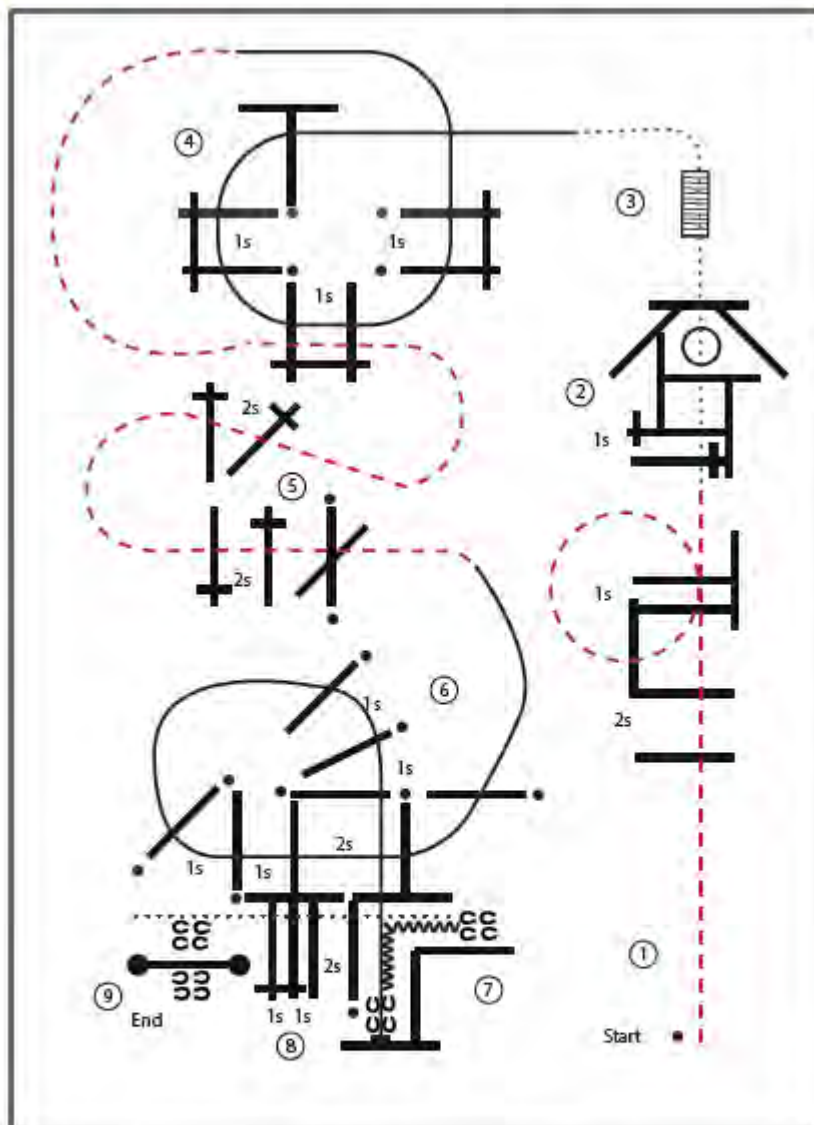

Samstag

Q LK 2/1 A Sen TH

Q LK 2/1 B Trail

#1 Set 12 Trail Q sen. LK 1/2 A/B Arenagröße min. 25x50 Meter

1) JOG OVERS
  2) WALK OVERS THRU BOX, 360° RIGHT OR LEFT IN TRIANGLE, WALK OVER
  3) WALK ON/OFF BRIDGE
  4) LL LOPE OVERS
  5) JOG SERPENTINE OVER X
  6) RL LOPE OVERS INTO CHUTE, STOP
  7) BACK L INTO CHUTE
  8) WALK OVERS
  9) STOP AT GATE, LH GATE
2. IM WALK DIE ARENA VERLASSEN