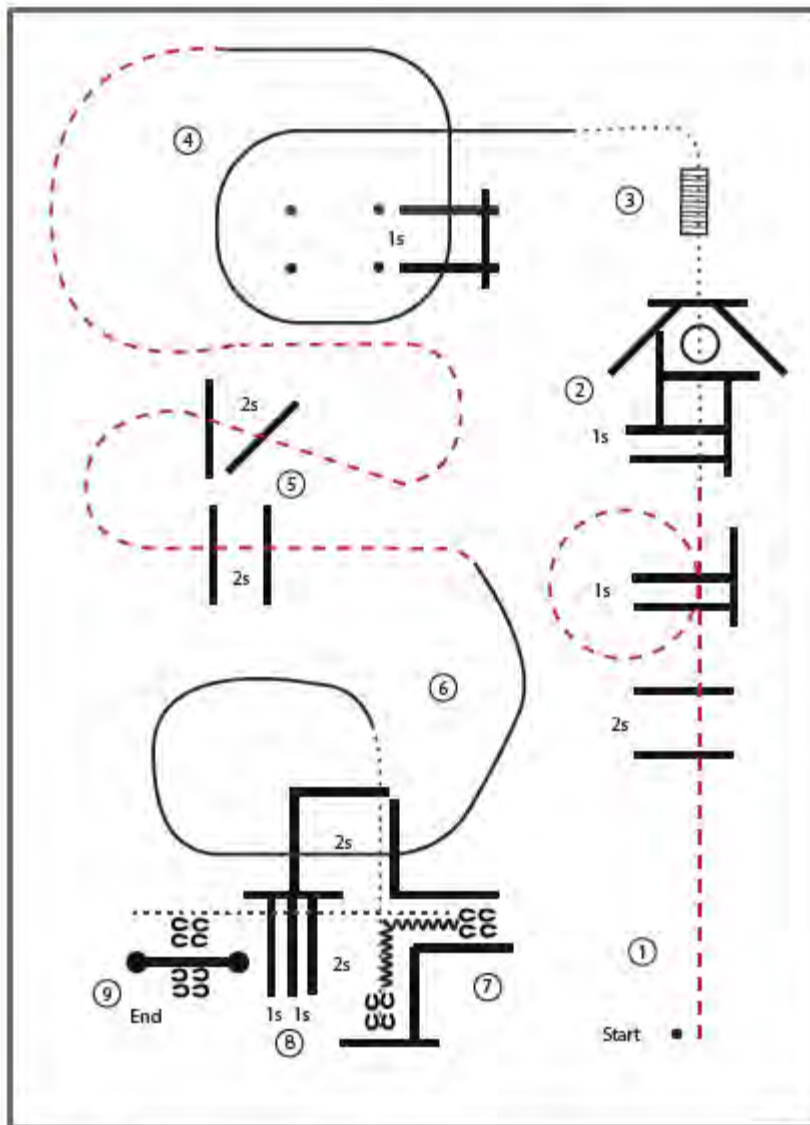

Legenda:	
Schritt	.....
Trab	-----
Galopp	—————
Wchszone	=====
Rückwärts	~~~~~

Samstag

LK 4/5 Trail

#5 Set 12 Trail LK 4/5 A/B Arenagröße min. 25x50 Meter

- 1) JOG OVERS
  - 2) WALK OVERS THRU BOX, 360° RIGHT OR LEFT IN TRIANGLE, WALK OVER
  - 3) WALK ON/OFF BRIDGE
  - 4) LL LOPE OVERS
  - 5) JOG SERPENTINE OVER
  - 6) RL LOPE OVERS, WALK INTO CHUTE, STOP
  - 7) BACK L INTO CHUTE
  - 8) WALK OVERS
  - 9) STOP AT GATE, LH GATE
- IM WALK DIE ARENA VERLASSEN