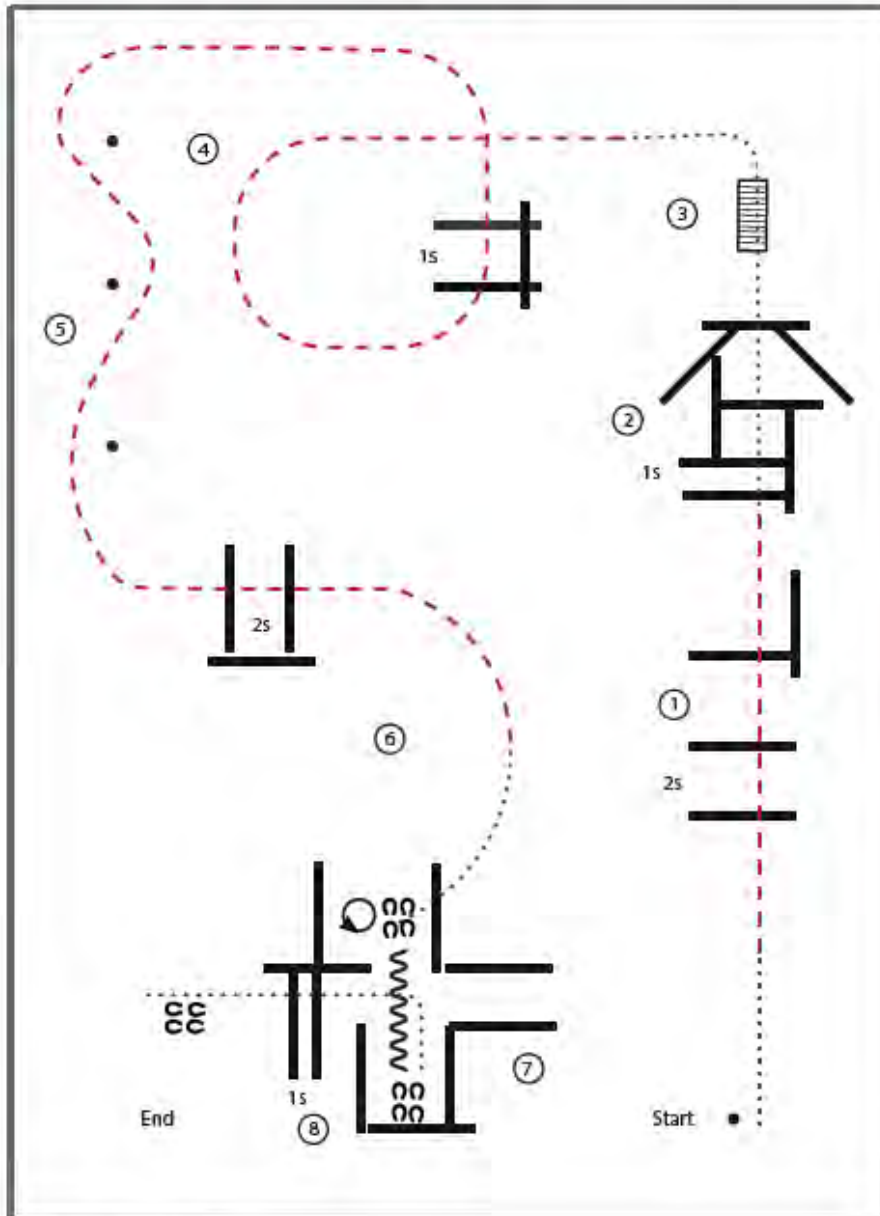

Samstag

Walk Trot-Trail
LK 4/B A/B WT-TH

#6 Set 12 Trail WALK-TROT Arenagröße min. 25x50 Meter

1) WALK, JOG OVERS
  2) WALK OVERS THRU BOX
  3) WALK ON/OFF BRIDGE
  4) JOG OVER
  5) JOG SERPENTINE AND JOG OVER
  6) WALK IN BOX, TURN 270° LEFT
  7) BACK INTO CHUTE
  8) WALK OVERS
2. IM WALK DIE ARENA VERLASSEN

Walk (Schritt)	.....
extended Walk	-----
Trot/Jog (Trot)	-----
Extended Trot	-----
Lope (Galopp)	-----
Extended Lope	-----
Back Up (Rückwärtsrichten)	~~~~~
Lead Change (Galoppwechsel)	-----
Turn	○