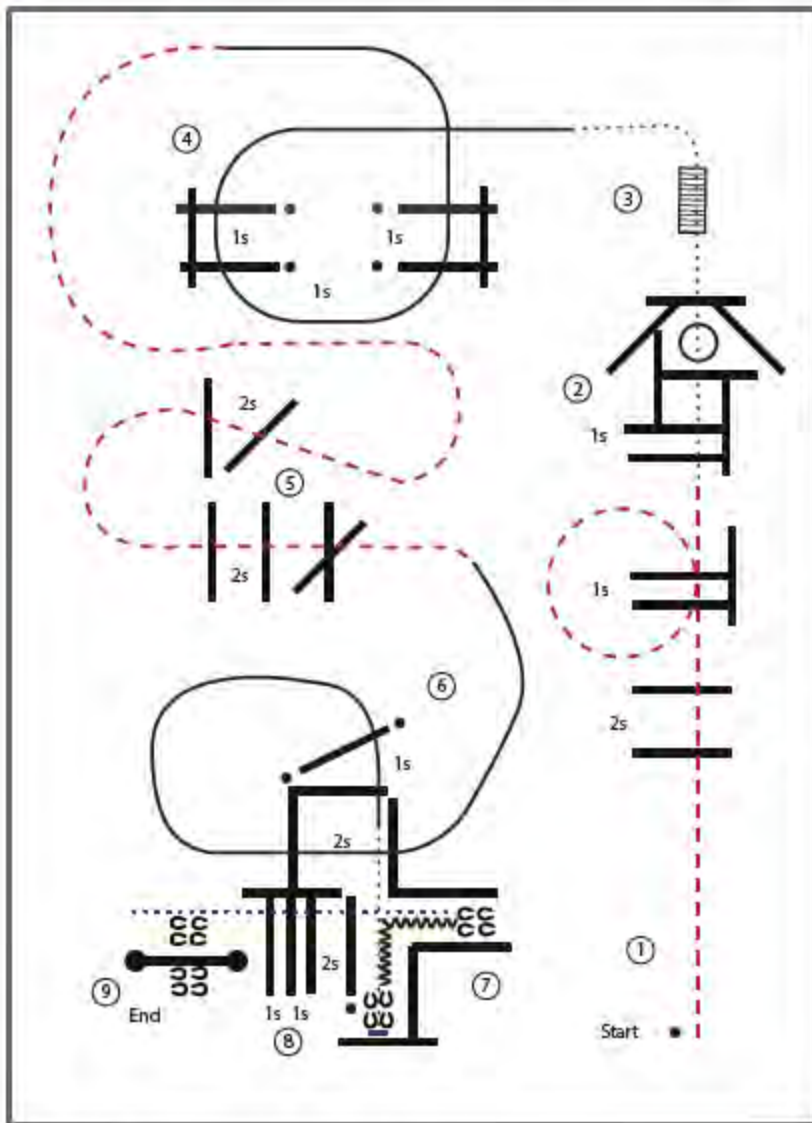

Samstag

LK1-3 B Trail

#4 Set 12 Trail LK 1/2 jun. LK 3 A/B Arenagröße min. 25x50 Meter

1) JOG OVERS
  2) WALK OVERS THRU BOX, 360° RIGHT OR LEFT IN TRIANGLE, WALK OVER
  3) WALK ON/OFF BRIDGE
  4) LL LOPE OVERS
  5) JOG SERPENTINE OVER
  6) RL LOPE OVERS, WALK INTO CHUTE, STOP
  7) BACK L INTO CHUTE
  8) WALK OVERS
  9) STOP AT GATE, LH GATE
2. IM WALK DIE ARENA VERLASSEN